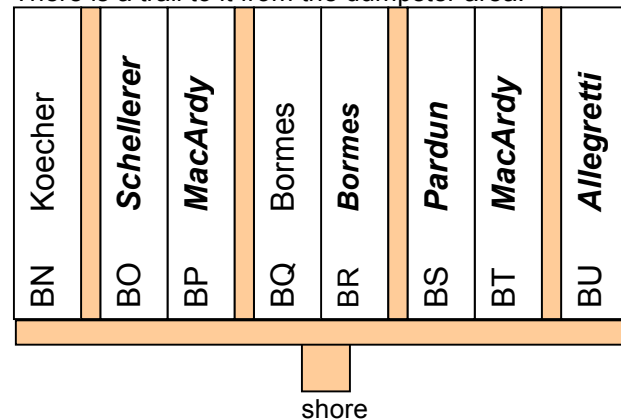

Half Moon Bay Community Association 2011 Boat Slip Assignments as updated 9/15/11 by mrk

(Note: *////* = Drop-off zone only –No Parking; **X X X X** = two-hour parking Only)

(*Bold Italicized* = Shore station)

Three Docks in Marina -only these have power available

This cluster is to the right of the long pier ----->.
There is a trail to it from the dumpster area.

Dock near Condos –West of Clubhouse

Dock By Beach/Condos –East of Clubhouse

PWC area NEAR BEACH

[1][2][3][4][5][6][7][8] –see list below
shore

- [1] Neumann [2] Kroker-A [3] Kroker-B
- [4] McCarthy [5] Lorenz [6] Allegretti-A
- [7] Allegretti-B