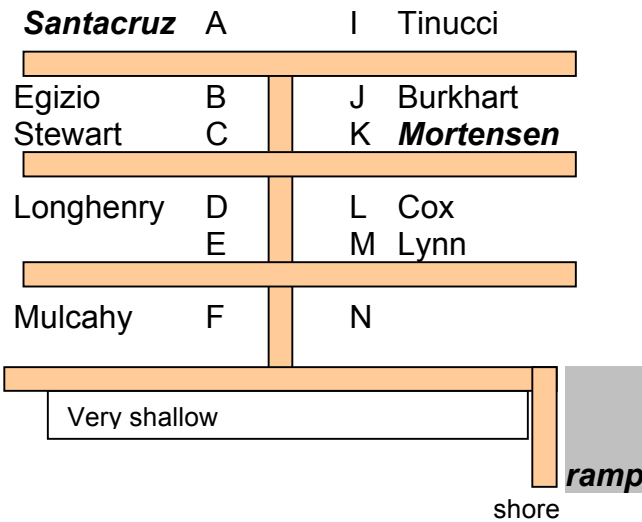

Half Moon Bay Community Association 2011 Boat Slip Assignments as updated 9/15/11 by mrk

(Note: *////* = Drop-off zone only –No Parking; **X X X X** = two-hour parking Only)

(*Bold Italicized* = Shore station)

Three Docks in Marina -only these have power available

This cluster is to the right of the long pier ----->.
There is a trail to it from the dumpster area.

Dock near Condos –West of Clubhouse

Dock By Beach/Condos –East of Clubhouse

PWC area NEAR BEACH

[1][2][3][4][5][6][7][8] –see list below
shore

- [1] Neumann [2] Kroker-A [3] Kroker-B
- [4] McCarthy [5] Lorenz [6] Allegretti-A
- [7] Allegretti-B