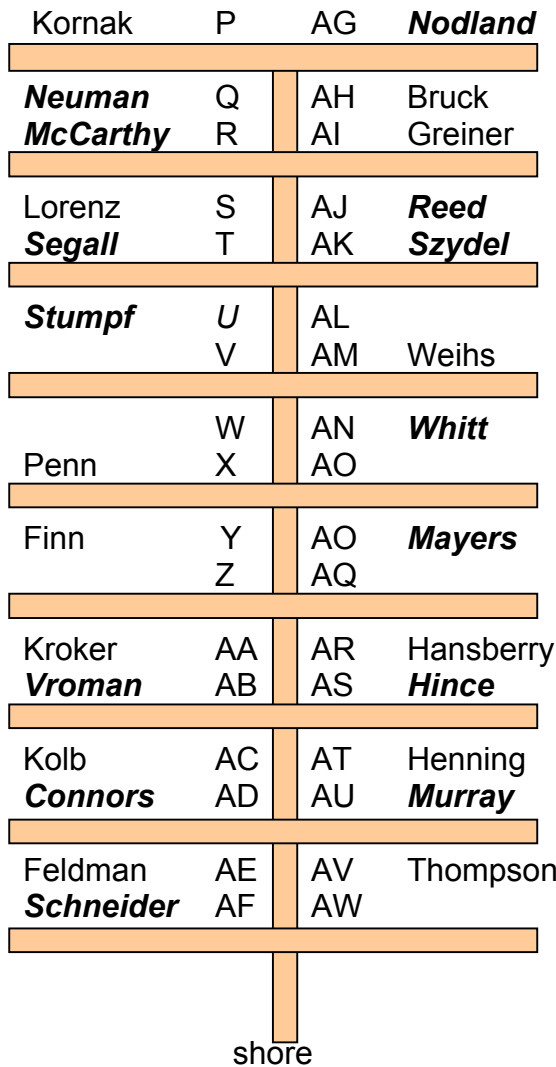

Half Moon Bay Community Association 2011 Boat Slip Assignments as updated 9/15/11 by mrk

(Note: *////* = Drop-off zone only –No Parking; **X X X X** = two-hour parking Only)

(*Bold Italicized* = Shore station)

Three Docks in Marina -only these have power available

This cluster is to the right of the long pier ----->.
There is a trail to it from the dumpster area.

Dock near Condos –West of Clubhouse

Dock By Beach/Condos –East of Clubhouse

PWC area NEAR BEACH

[1][2][3][4][5][6][7][8] –see list below
shore

- [1] Neumann [2] Kroker-A [3] Kroker-B
- [4] McCarthy [5] Lorenz [6] Allegretti-A
- [7] Allegretti-B