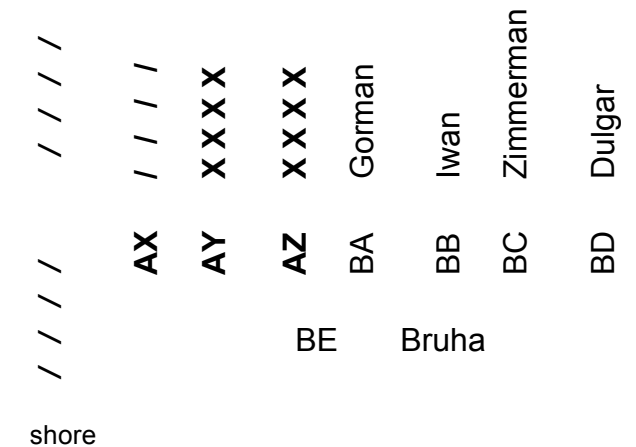

Half Moon Bay Community Association 2011 Boat Slip Assignments as updated 9/15/11 by mrk

(Note: *////* = Drop-off zone only –No Parking; **X X X X** = two-hour parking Only)

(*Bold Italicized* = Shore station)

Three Docks in Marina -only these have power available

This cluster is to the right of the long pier ----->.
There is a trail to it from the dumpster area.

Dock near Condos –West of Clubhouse

Dock By Beach/Condos –East of Clubhouse

PWC area NEAR BEACH

[1][2][3][4][5][6][7][8] –see list below
shore

- [1] Neumann [2] Kroker-A [3] Kroker-B
- [4] McCarthy [5] Lorenz [6] Allegretti-A
- [7] Allegretti-B